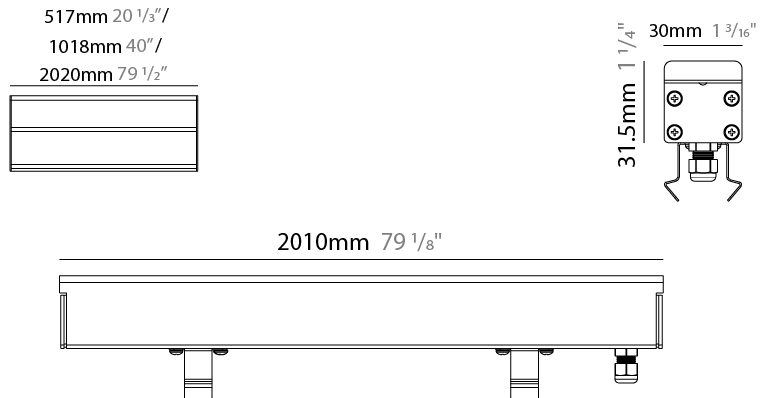

RANGER 30 RECESSED

E12I0032-RGBW

base number

1. To build a product code in our configurator select the specify button on the base model # product page
2. To build a manual product code on this datasheet choose from the options listed below in blue font and add the suffix to the base model #

GENERAL

Series: Ranger 30
Brand: Unonovesette
Division: Exterior
Mounting Type: Recessed
Mounting Location: In-Ground
Subcategory: Drive Over

PHYSICAL

Shape: Rectangle
Length (mm): 2010
Length (in): 79 1/8
Width (mm): 30
Width (in): 1 1/8
Height (mm): 31.5
Height (in): 1 1/4
Light Distribution: Direct
Weight (kg): 2.22
Weight (lbs): 4.89
Load Resistance (kg): 5000
Load Resistance (lbs): 11023
Fixture Finish: Opal White
Fixture Material: Extruded PMMA with Opal
Cable Details: IP67 300mm Cable

ELECTRICAL

Lamp Type: LED
Input Wattage (W): 46
Dimming: DMX
Control Gear: DMX
Driver Included: No
Driver Location: Remote
Driver Type: Constant Voltage - Universal
Driver Class: Class 2
Input Voltage (V): 120 - 277
Output Voltage (V): 24

LED

Color Temperature (°K): RGBW
CRI: >90 CRI
Lamp Life (hrs): 100000
Special LEDs offerings: RGBW

OPTICAL

Optic°: 150
Beam Angle: Diffused
Adjustability: Fixed

RATINGS AND CERTIFICATIONS

Certified By: Certified for North American Standards
IP rating: IP67
IK Rating: IK10

PROJECT	
TYPE	
SPECIFIER	
QUANTITY	
DATE