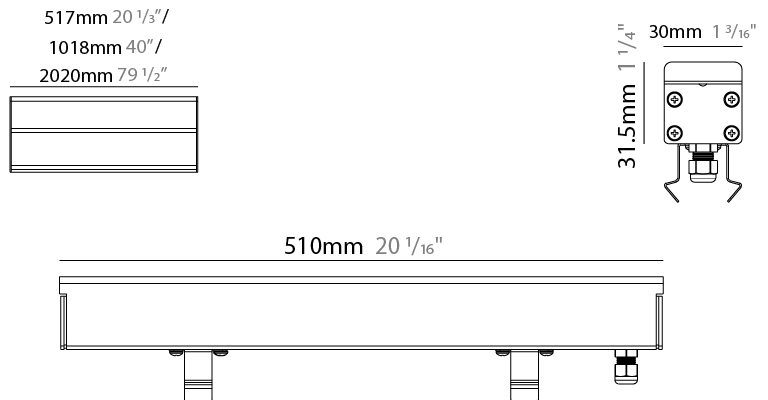

RANGER 30 RECESSED

E12I0015-

base number
Color
Temperature

1. To build a product code in our configurator select the specify button on the base model # product page
2. To build a manual product code on this datasheet choose from the options listed below in blue font and add the suffix to the base model #

GENERAL

Series: Ranger 30
Brand: Unonovesette
Division: Exterior
Mounting Type: Recessed
Mounting Location: In-Ground
Subcategory: Drive Over

PHYSICAL

Shape: Rectangle
Length (mm): 510
Length (in): 20
Width (mm): 30
Width (in): 1 1/4"
Height (mm): 31.5
Height (in): 1 1/4"
Light Distribution: Direct
Weight (kg): 0.56
Weight (lbs): 1.2
Load Resistance (kg): 5000
Load Resistance (lbs): 11023
Fixture Finish: OPW
Fixture Material: Extruded PMMA with Opal
Cable Details: IP67 300mm Cable

ELECTRICAL

Lamp Type: LED
Input Wattage (W): 8.1
Total Output Wattage (W): 6.1
Dimming: Non-Dimming / Phase Dimming (120Vac only) / 0-10V Dimming
Driver Included: No
Driver Location: Remote
Driver Type: Constant Voltage - Universal
Driver Class: Class 2
Input Voltage (V): 120 - 277
Output Voltage (V): 24

LED

Color Temperature (°K): 2200 / 2700 / 3000 / 4000
Max. Delivered Lumen (lm): 400
CRI: >90 CRI
Lamp Life (hrs): 100000

OPTICAL

Optic°: 150
Beam Angle: Diffused
Adjustability: Fixed

RATINGS AND CERTIFICATIONS

Certified By: Certified for North American Standards
IP rating: IP67
IK Rating: IK10